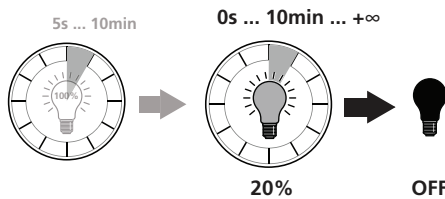

0047817 ((C)) 7 mW 5.8 Ghz  
0047818

	1	2		
I	●	●	100%	●
II	○	●	75%	□
III	●	○	50%	□
IV	○	○	10%	○

	1	2		
I	●	●	100%	●
II	○	●	75%	□
III	●	○	50%	□
IV	○	○	10%	○

	3	4		
I	●	●	5s	●
II	○	●	90s	□
III	●	○	3min	□
IV	○	○	10min	○