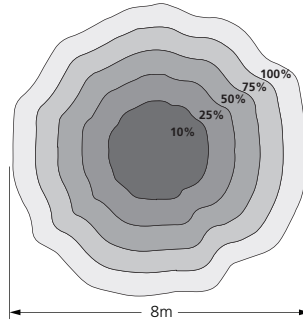

0047817 ((C)) 7 mW 5.8 Ghz  
0047818

	1	2		
I	●	●	100%	●
II	○	●	75%	□
III	●	○	50%	□
IV	○	○	10%	○

	1	2		
I	●	●	100%	●
II	○	●	75%	□
III	●	○	50%	□
IV	○	○	10%	○

	3	4		
I	●	●	5s	●
II	○	●	90s	□
III	●	○	3min	□
IV	○	○	10min	○

	7	8		
I	●	●	0s	●
II	○	●	30s	□
III	●	○	10min	□
IV	○	○	+∞	○